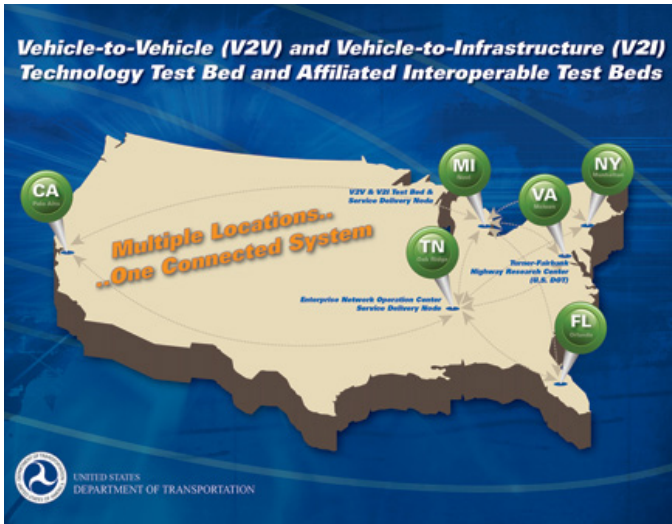

MEDIA KIT IMAGES

1. America's Connected Vehicle Testbeds

3. FDOT's Connected Vehicle Test Bed

2. Intelligent Transportation System at Work: CCTV Camera, Roadside Equipment and Roadside Sensor

4. Close-up of Roadside Equipment

5. Roadside Equipment (RSE) at International Drive and SR 528

MEDIA KIT IMAGES

6. On-Board Equipment (OBE)

7. Traffic Advisory Message (TAM)