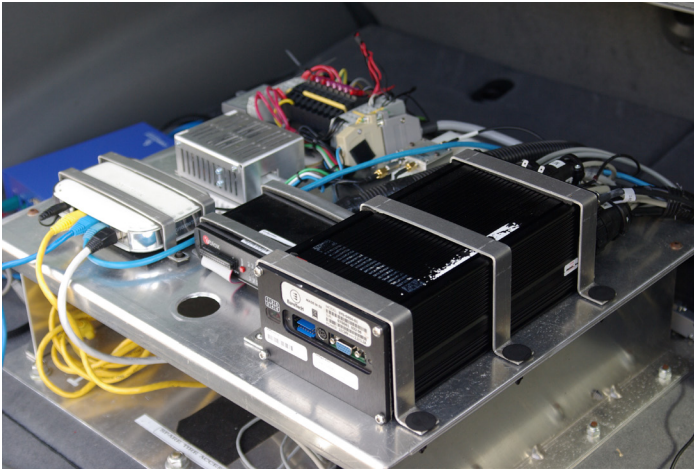

MEDIA KIT IMAGES

1. America's Connected Vehicle Testbeds

3. FDOT's Connected Vehicle Test Bed

2. Intelligent Transportation System at Work: CCTV Camera, Roadside Equipment and Roadside Sensor

4. Close-up of Roadside Equipment

5. Roadside Equipment (RSE) at International Drive and SR 528

MEDIA KIT IMAGES

6. On-Board Equipment (OBE)

7. Traffic Advisory Message (TAM)